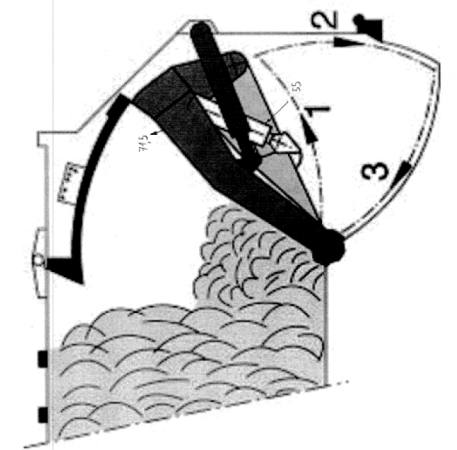

RISALITA CARRELLO

CHIUSURA PALA

DISCESA CARRELLO

APERTURA PALA

HC-D4\2

HC-D4\2 kick out

HC-D16\2 kick out

HC-D16 Cartridge valve for garbage truck