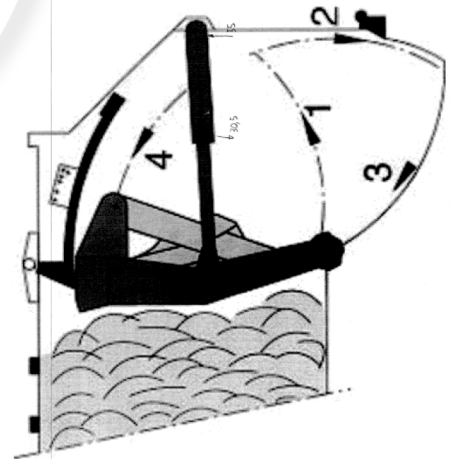

RISALITA CARRELLO

CHIUSURA PALA

DISCESA CARRELLO

APERTURA PALA

HC-D4\2

HC-D4\2 kick out

HC-D16\2 kick out

HC-D16 Cartridge valve for garbage truck