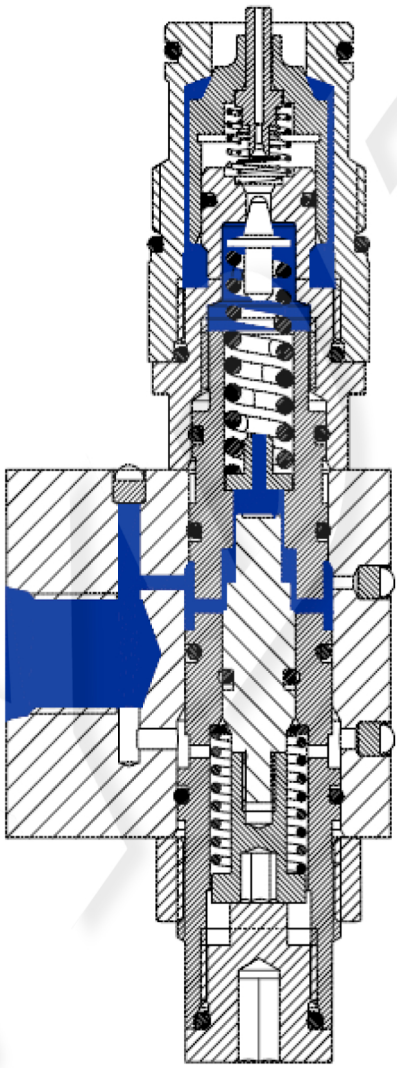

RISALITA CARRELLO

CHIUSURA PALA

DISCESA CARRELLO

APERTURA PALA

HC-D4\2

HC-D4\2 kick out

HC-D16\2 kick out

HC-D16 Cartridge valve for garbage truck

HC-D16 Cartridge valve for garbage truck

Cartridge valve for garbage truck