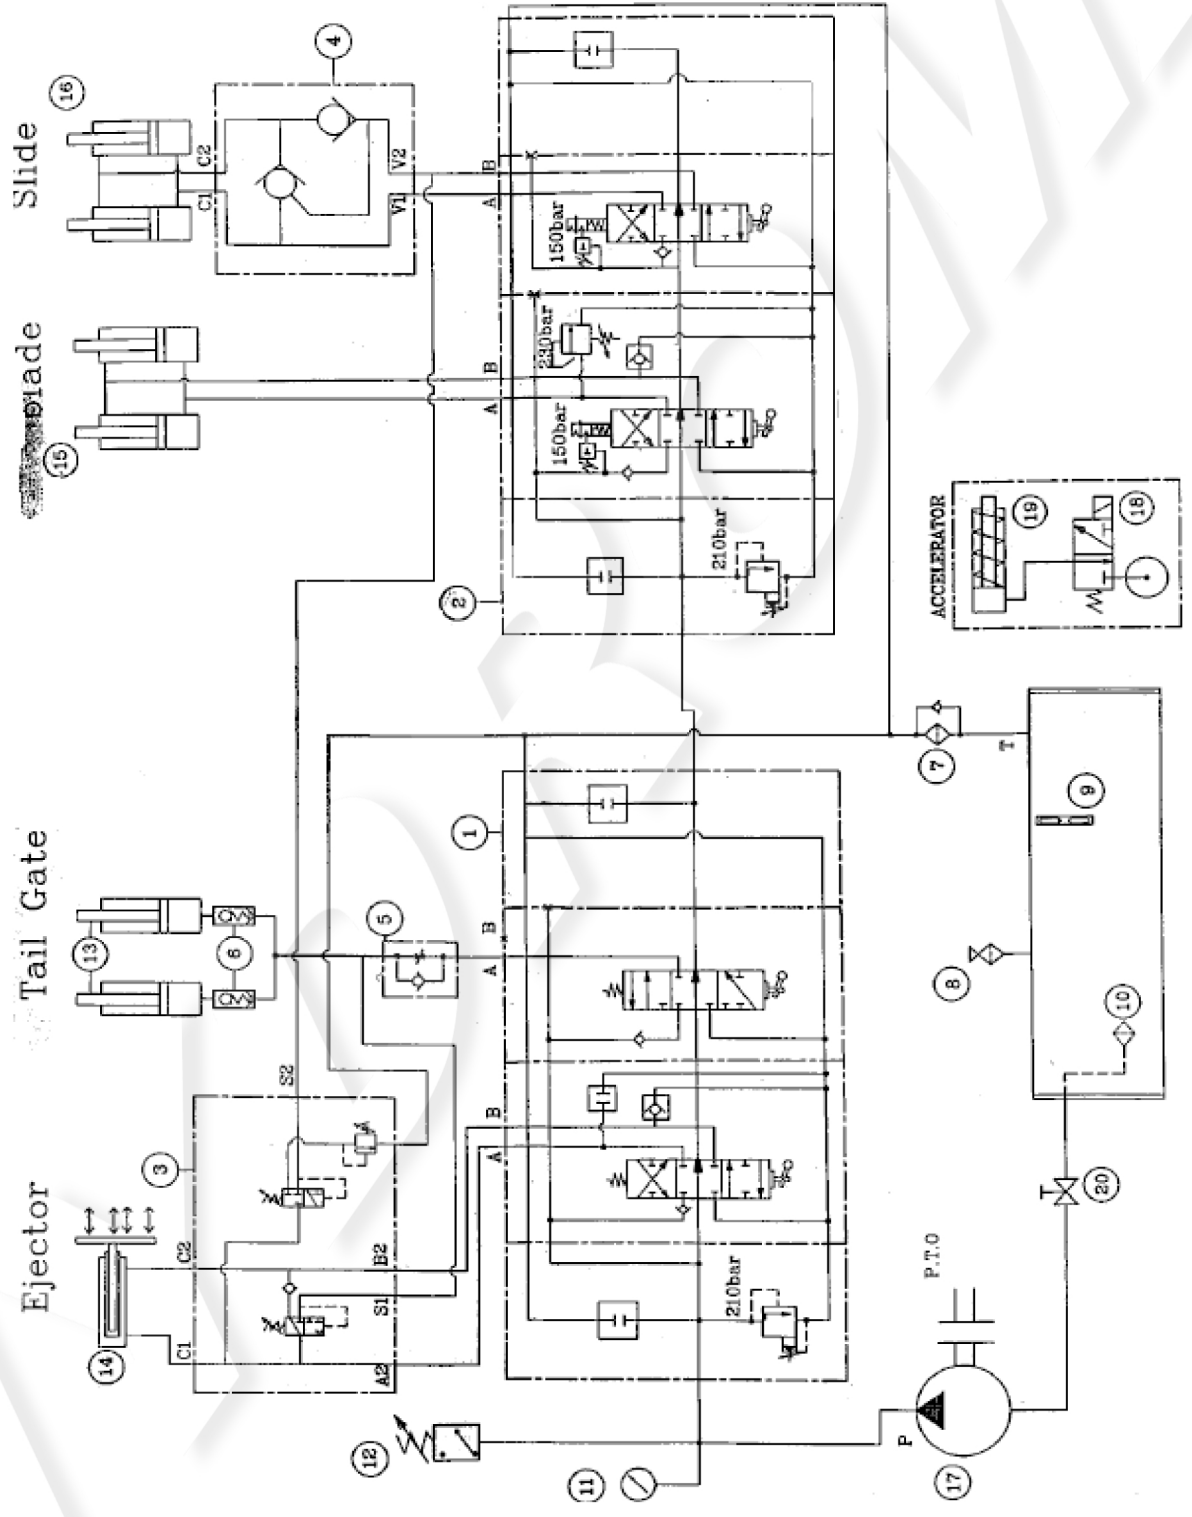

RISALITA CARRELLO

CHIUSURA PALA

DISCESA CARRELLO

APERTURA PALA

HC-D4\2

HC-D4\2 kick out

HC-D16\2 kick out

HC-D16 Cartridge valve for garbage truck

HC-D16 Cartridge valve for garbage truck

Cartridge valve for garbage truck