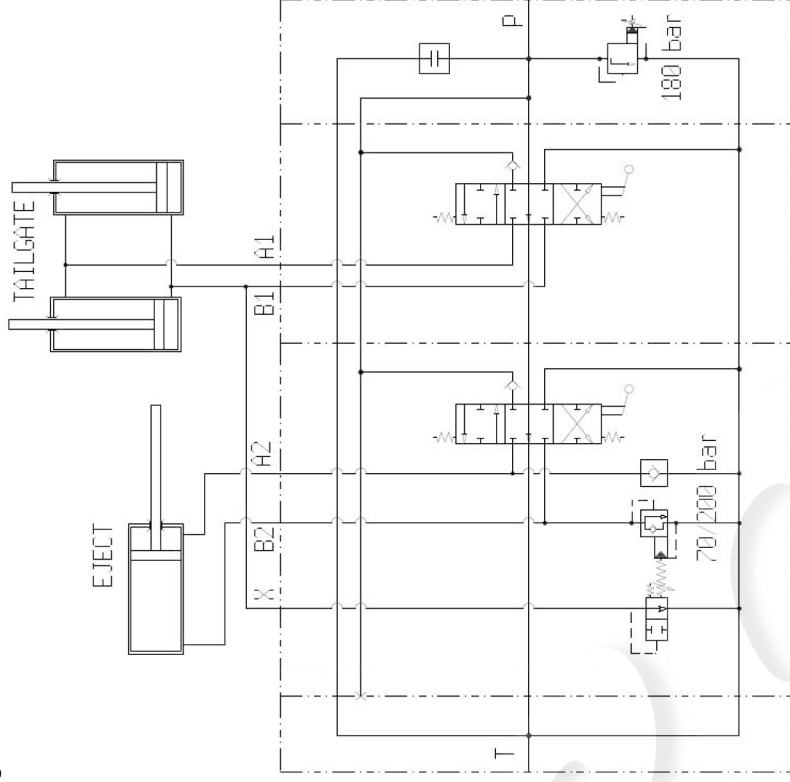

RISALITA CARRELLO

CHIUSURA PALA

DISCESA CARRELLO

APERTURA PALA

HC-D4\2

HC-D4\2 kick out

HC-D16\2 kick out

HC-D16 Cartridge valve for garbage truck

HC-D16 Cartridge valve for garbage truck

Cartridge valve for garbage truck