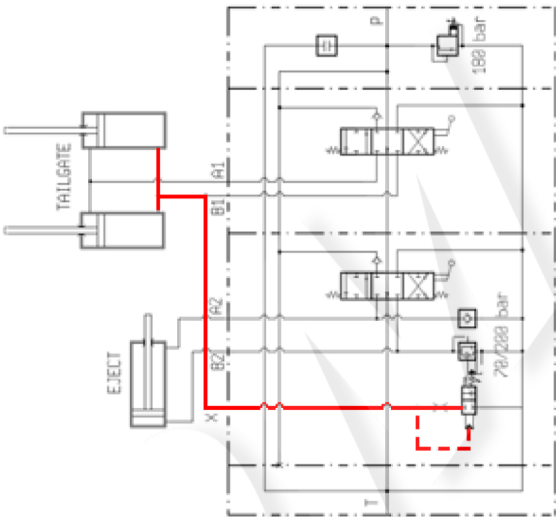

RISALITA CARRELLO

CHIUSURA PALA

DISCESA CARRELLO

APERTURA PALA

HC-D4\2

HC-D4\2 kick out

HC-D16\2 kick out

HC-D16 Cartridge valve for garbage truck

HC-D16 Cartridge valve for garbage truck

Cartridge valve for garbage truck