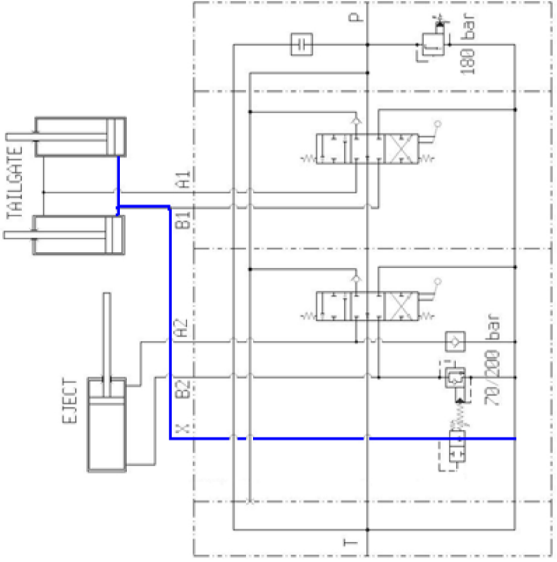

RISALITA CARRELLO

CHIUSURA PALA

DISCESA CARRELLO

APERTURA PALA

HC-D4\2

HC-D4\2 kick out

HC-D16\2 kick out

HC-D16 Cartridge valve for garbage truck

HC-D16 Cartridge valve for garbage truck

Cartridge valve for garbage truck