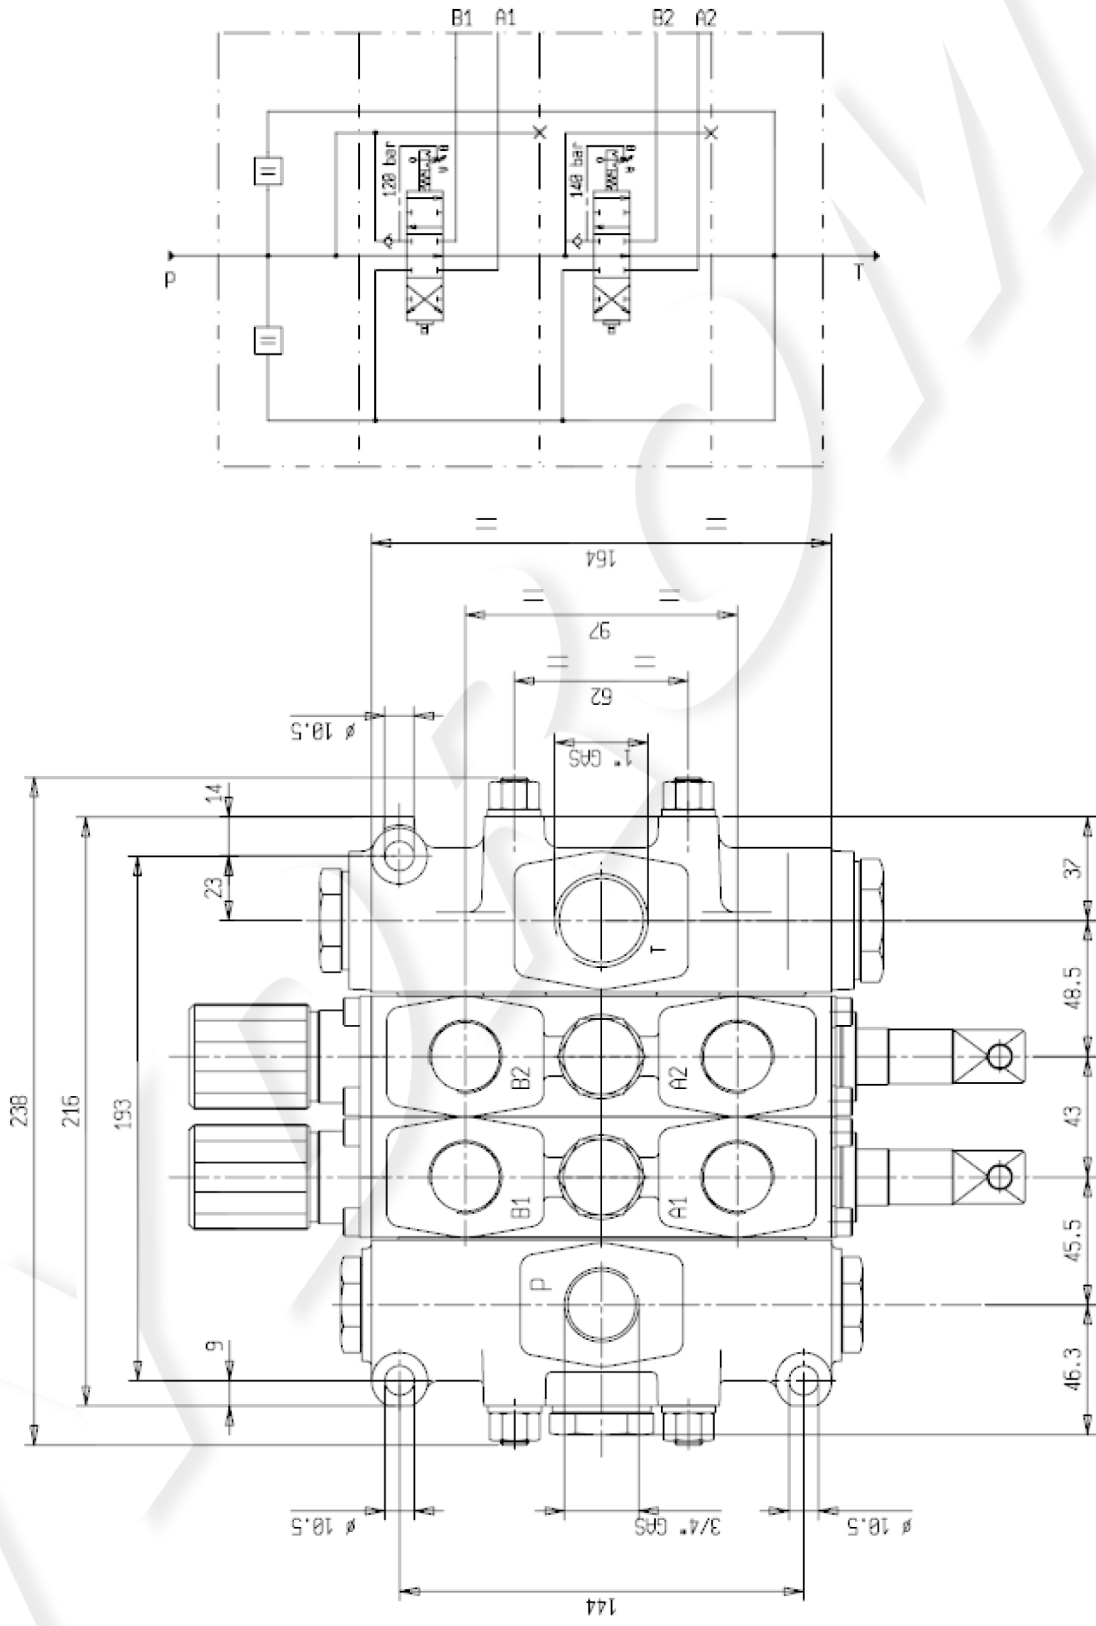

RISALITA CARRELLO

CHIUSURA PALA

DISCESA CARRELLO

APERTURA PALA

HC-D4\2

HC-D4\2 kick out

HC-D16\2 kick out

HC-D16 Cartridge valve for garbage truck