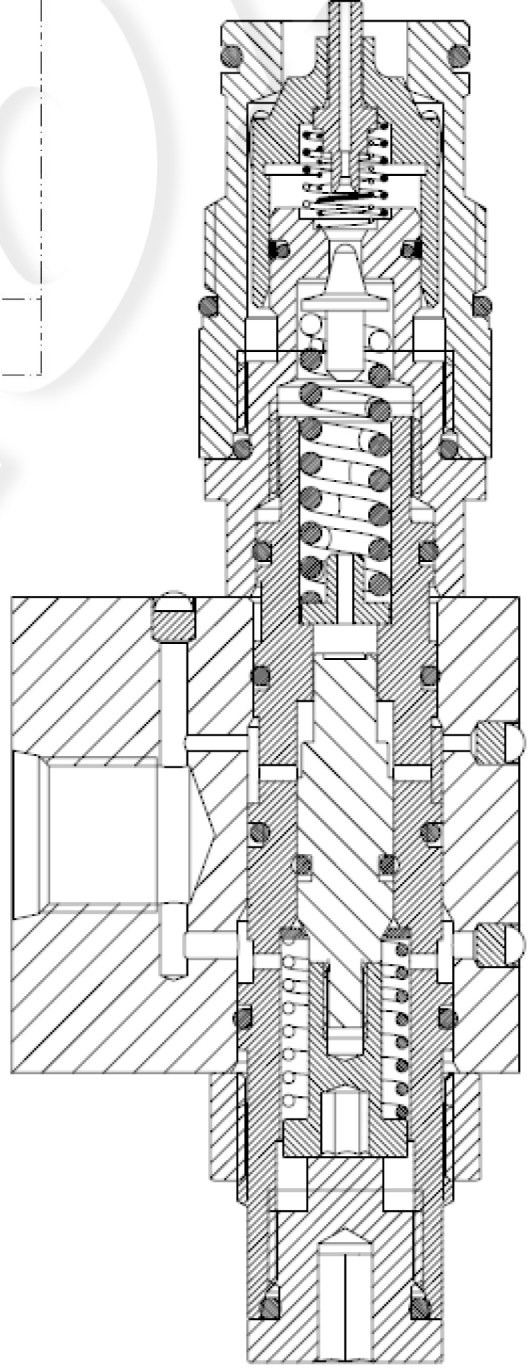

RISALITA CARRELLO

CHIUSURA PALA

DISCESA CARRELLO

APERTURA PALA

HC-D4\2

HC-D4\2 kick out

HC-D16\2 kick out

HC-D16 Cartridge valve for garbage truck

HC-D16 Cartridge valve for garbage truck

Cartridge valve for garbage truck