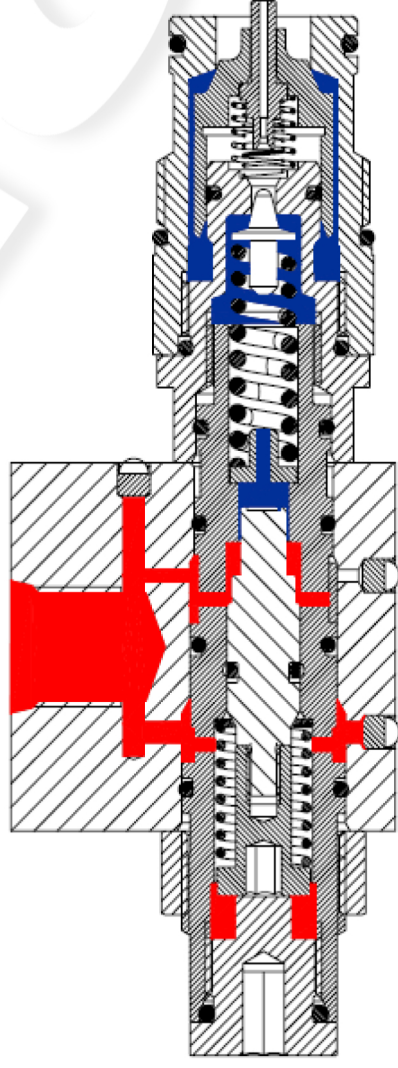

RISALITA CARRELLO

CHIUSURA PALA

DISCESA CARRELLO

APERTURA PALA

HC-D4\2

HC-D4\2 kick out

HC-D16\2 kick out

HC-D16 Cartridge valve for garbage truck

HC-D16 Cartridge valve for garbage truck

Cartridge valve for garbage truck