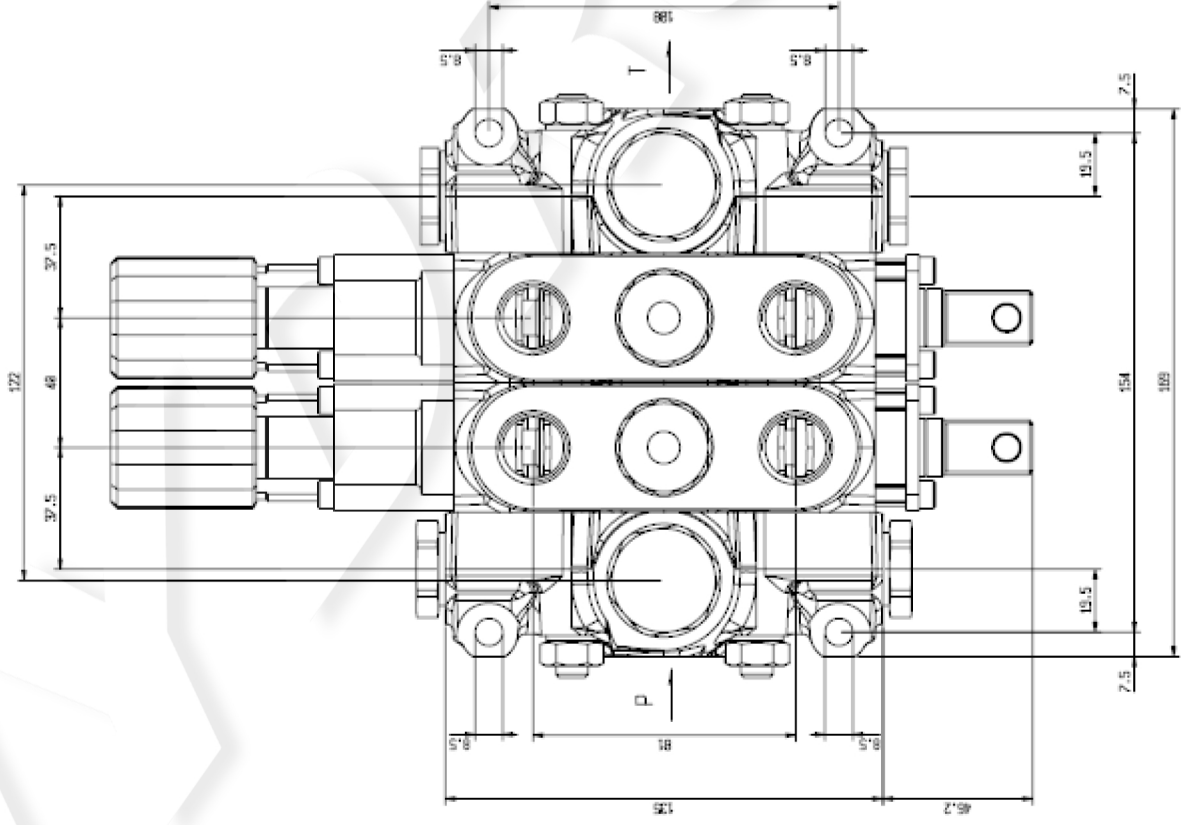

RISALITA CARRELLO

CHIUSURA PALA

DISCESA CARRELLO

APERTURA PALA

HC-D4\2

HC-D4\2 kick out

HC-D16\2 kick out

HC-D16 Cartridge valve for garbage truck