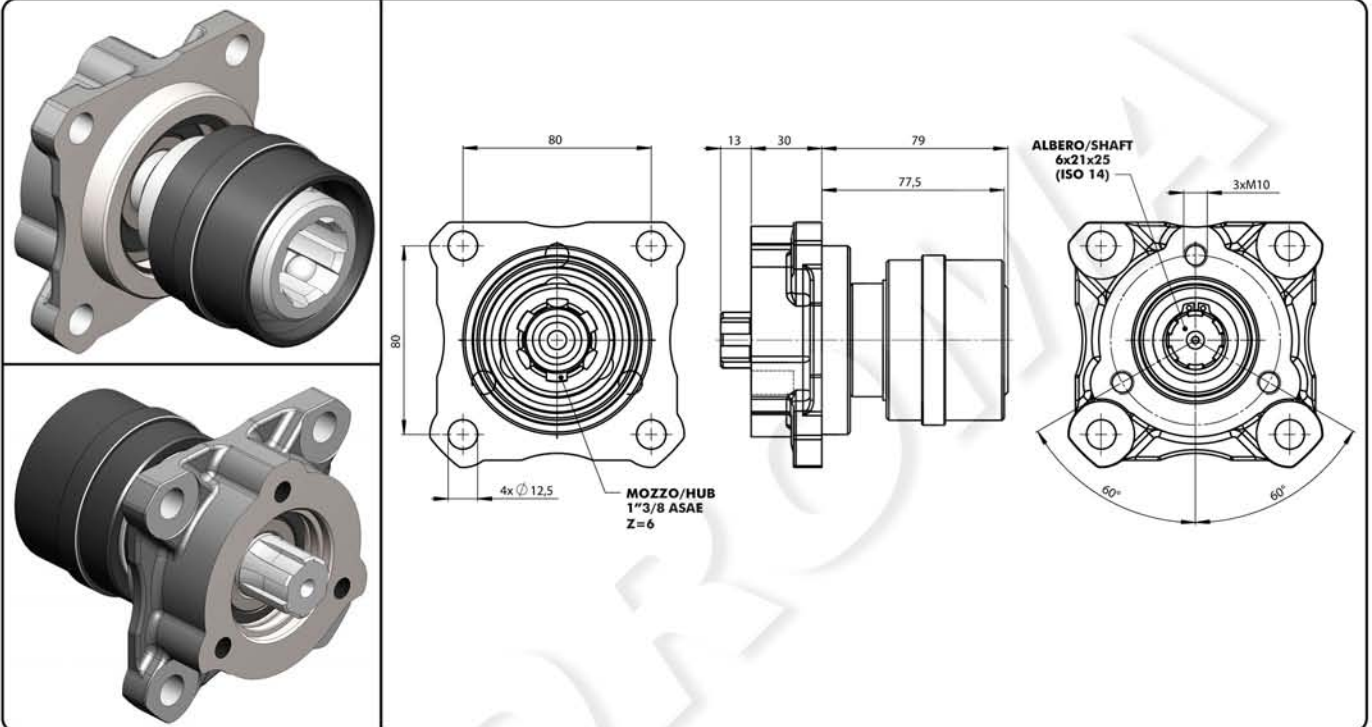

## SUPPORTI TRAINO ASAE ASAE ADAPTORS

**CODICE FAMIGLIA**  
FAMILY CODE

**103004**

**10300400301**

Supporto traino femmina 1" 3/8 ASAE Z=6 per pompe 3 fori  
1" 3/8 female ASAE Z=6 adaptor for uni pumps

99740010515

**10300400310**

Supporto traino femmina 1" 3/8 ASAE Z=21 per pompe 3 fori  
1" 3/8 female ASAE Z=21 adaptor for uni pumps

20/10/2021

99710340301 Rev: AB

SUPPORTI TRAINO ASAE  
ASAE ADAPTORS

10300400409

Supporto traino maschio 1" 3/8 ASAE per pompe 3 fori  
1" 3/8 male ASAE adaptor for uni pumps