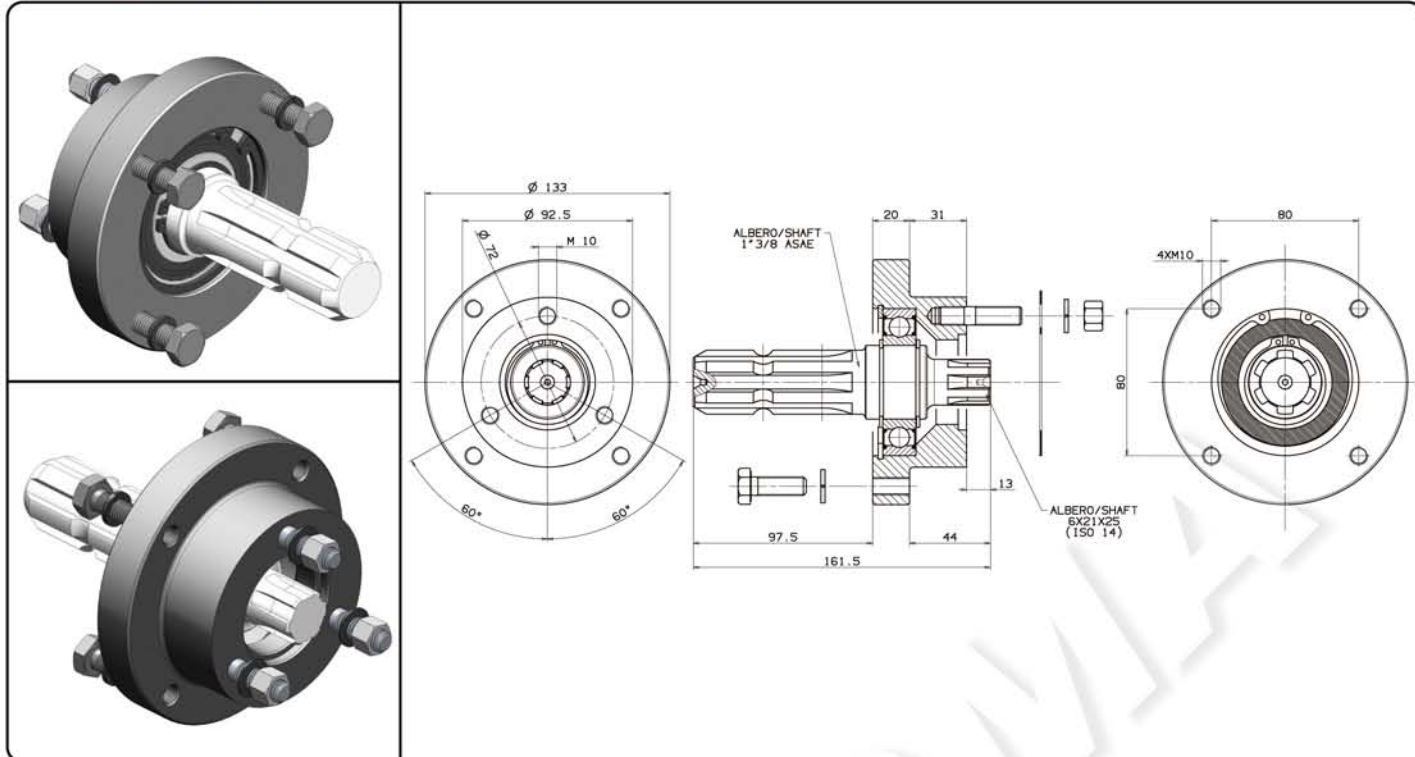

## SUPPORTI TRAINO ASAE ASAE ADAPTORS

**CODICE FAMIGLIA**  
FAMILY CODE

**103004**

**10300400301**

Supporto traino femmina 1" 3/8 ASAE Z=6 per pompe 3 fori  
1" 3/8 female ASAE Z=6 adaptor for uni pumps

99740010515

**10300400310**

Supporto traino femmina 1" 3/8 ASAE Z=21 per pompe 3 fori  
1" 3/8 female ASAE Z=21 adaptor for uni pumps

20/10/2021

99710340301 Rev: AB

SUPPORTI TRAINO ASAE  
ASAE ADAPTORS

10300400409

Supporto traino maschio 1" 3/8 ASAE per pompe 3 fori  
1" 3/8 male ASAE adaptor for uni pumps