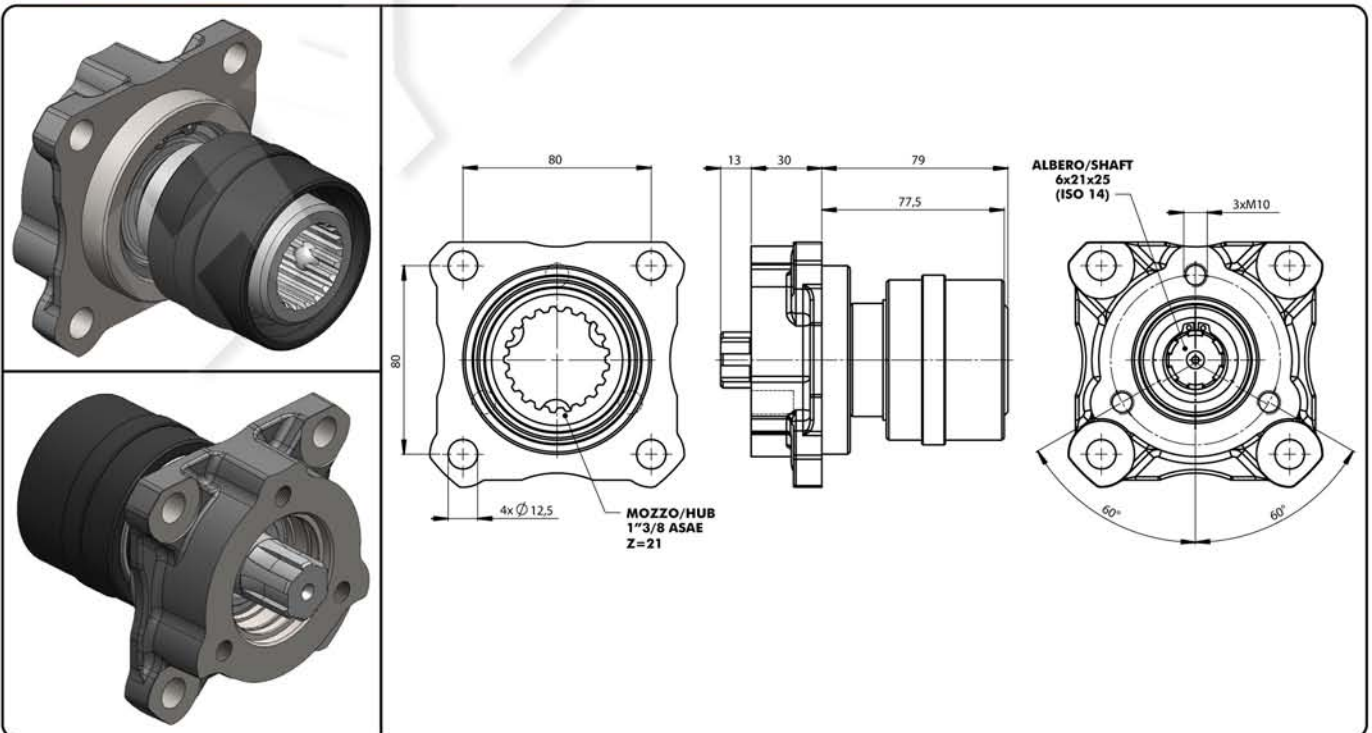

## SUPPORTI TRAINO ASAE ASAE ADAPTORS

**CODICE FAMIGLIA**  
FAMILY CODE

**103004**

**10300400301**

Supporto traino femmina 1" 3/8 ASAE Z=6 per pompe 3 fori  
1" 3/8 female ASAE Z=6 adaptor for uni pumps

99740010515

**10300400310**

Supporto traino femmina 1" 3/8 ASAE Z=21 per pompe 3 fori  
1" 3/8 female ASAE Z=21 adaptor for uni pumps

20/10/2021

99710340301 Rev: AB

SUPPORTI TRAINO ASAE  
ASAE ADAPTORS

10300400409

Supporto traino maschio 1" 3/8 ASAE per pompe 3 fori  
1" 3/8 male ASAE adaptor for uni pumps