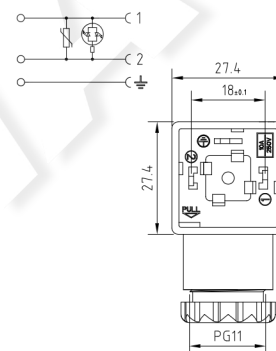

Part number:

HYDROMA

HYDRAULICKÉ SYSTÉMY

**HIDROMA
SYSTEMS**

UKŁADY HYDRAULICZNE

HYDROMA

ГИДРАВЛИЧЕСКИЕ СИСТЕМЫ

VALVE CONNECTORS**Technical drawing****Product description**

Connector type	DIN valve connectors			DIN valve connectors			DIN valve connectors		
Conforms to	EN175301-803			EN175301-803			EN175301-803		
Construction type	A			A			A		
Part number	G1TU2L01	G1TU2L02	G1TU2L03	G1TU2DL1	G1TU2DL2	G1TU2DL3	G1TU2VL1	G1TU2VL2	G1TU2VL3
Description	Square connector G1 series complete with gasket and fixing screw. Connector with electronic.			Square connector G1 series complete with gasket and fixing screw. Connector with electronic.			Square connector G1 series complete with gasket and fixing screw. Connector with electronic.		
Contacts spacing	18mm			18mm			18mm		
Number of contacts	2poles + P.E.			2poles + P.E.			2poles + P.E.		
Earth positioning	H.12 (turnable)			H.12 (turnable)			H.12 (turnable)		
Housing colour	Transparent			Transparent			Transparent		
Housing height	30mm			30mm			30mm		
Cable gland	PG9/PG11 unified			PG9/PG11 unified			PG9/PG11 unified		
Gasket type	Profiled NBR gasket			Profiled NBR gasket			Profiled NBR gasket		

Technical data

Type of termination	Screw contacts			Screw contacts			Screw contacts		
Contact screw torque	0.5 N*m			0.5 N*m			0.5 N*m		
Rated voltage	24V AC/DC	115V AC/DC	230V AC/DC	24V DC	115V DC	230V DC	24V AC/DC	115V AC/DC	230V AC/DC
Circuit type	Bipolar Led			Led + Diode(1A)			Bipolar Led + Varistor		
Led colour	Red			Red			Red		
Suitable cable	ø cable 4-8mm or ø cable 6.5-9.5mm			ø cable 4-8mm or ø cable 6.5-9.5mm			ø cable 4-8mm or ø cable 6.5-9.5mm		
Central fixing screw	M3 L=32.5mm			M3 L=32.5mm			M3 L=32.5mm		
Central fixing screw material	Iron+Zinc plated			Iron+Zinc plated			Iron+Zinc plated		
Central screw torque	0.5 N*m			0.5 N*m			0.5 N*m		