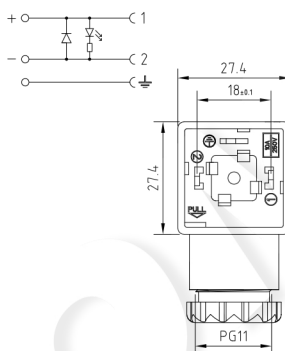

Part number:

HYDROMA

HYDRAULICKÉ SYSTÉMY

**HIDROMA
SYSTEMS**

UKŁADY HYDRAULICZNE

HYDROMA

ГИДРАВЛИЧЕСКИЕ СИСТЕМЫ

VALVE CONNECTORS**Technical drawing****Product description**

Connector type	DIN valve connectors			DIN valve connectors			DIN valve connectors		
Conforms to	EN175301-803			EN175301-803			EN175301-803		
Construction type	A			A			A		
Part number	G1TU2L01	G1TU2L02	G1TU2L03	G1TU2DL1	G1TU2DL2	G1TU2DL3	G1TU2VL1	G1TU2VL2	G1TU2VL3
Description	Square connector G1 series complete with gasket and fixing screw. Connector with electronic.			Square connector G1 series complete with gasket and fixing screw. Connector with electronic.			Square connector G1 series complete with gasket and fixing screw. Connector with electronic.		
Contacts spacing	18mm			18mm			18mm		
Number of contacts	2poles + P.E.			2poles + P.E.			2poles + P.E.		
Earth positioning	H.12 (turnable)			H.12 (turnable)			H.12 (turnable)		
Housing colour	Transparent			Transparent			Transparent		
Housing height	30mm			30mm			30mm		
Cable gland	PG9/PG11 unified			PG9/PG11 unified			PG9/PG11 unified		
Gasket type	Profiled NBR gasket			Profiled NBR gasket			Profiled NBR gasket		

Technical data

Type of termination	Screw contacts			Screw contacts			Screw contacts		
Contact screw torque	0.5 N*m			0.5 N*m			0.5 N*m		
Rated voltage	24V AC/DC	115V AC/DC	230V AC/DC	24V DC	115V DC	230V DC	24V AC/DC	115V AC/DC	230V AC/DC
Circuit type	Bipolar Led			Led + Diode(1A)			Bipolar Led + Varistor		
Led colour	Red			Red			Red		
Suitable cable	ø cable 4-8mm or ø cable 6.5-9.5mm			ø cable 4-8mm or ø cable 6.5-9.5mm			ø cable 4-8mm or ø cable 6.5-9.5mm		
Central fixing screw	M3 L=32.5mm			M3 L=32.5mm			M3 L=32.5mm		
Central fixing screw material	Iron+Zinc plated			Iron+Zinc plated			Iron+Zinc plated		
Central screw torque	0.5 N*m			0.5 N*m			0.5 N*m		