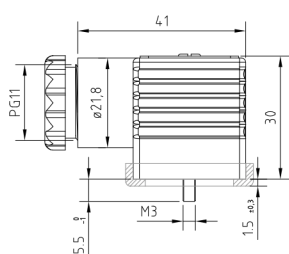

Part number:

HYDROMA

HYDRAULICKÉ SYSTÉMY

**HIDROMA
SYSTEMS**

UKŁADY HYDRAULICZNE

HYDROMA

ГИДРАВЛИЧЕСКИЕ СИСТЕМЫ

VALVE CONNECTORS**Technical drawing****Product description**

Connector type	DIN valve connectors			DIN valve connectors			DIN valve connectors		
Conforms to	EN175301-803			EN175301-803			EN175301-803		
Construction type	A			A			A		
Part number	G1TU2L01	G1TU2L02	G1TU2L03	G1TU2DL1	G1TU2DL2	G1TU2DL3	G1TU2VL1	G1TU2VL2	G1TU2VL3
Description	Square connector G1 series complete with gasket and fixing screw. Connector with electronic.			Square connector G1 series complete with gasket and fixing screw. Connector with electronic.			Square connector G1 series complete with gasket and fixing screw. Connector with electronic.		
Contacts spacing	18mm			18mm			18mm		
Number of contacts	2poles + P.E.			2poles + P.E.			2poles + P.E.		
Earth positioning	H.12 (turnable)			H.12 (turnable)			H.12 (turnable)		
Housing colour	Transparent			Transparent			Transparent		
Housing height	30mm			30mm			30mm		
Cable gland	PG9/PG11 unified			PG9/PG11 unified			PG9/PG11 unified		
Gasket type	Profiled NBR gasket			Profiled NBR gasket			Profiled NBR gasket		

Technical data

Type of termination	Screw contacts			Screw contacts			Screw contacts		
Contact screw torque	0.5 N*m			0.5 N*m			0.5 N*m		
Rated voltage	24V AC/DC	115V AC/DC	230V AC/DC	24V DC	115V DC	230V DC	24V AC/DC	115V AC/DC	230V AC/DC
Circuit type	Bipolar Led			Led + Diode(1A)			Bipolar Led + Varistor		
Led colour	Red			Red			Red		
Suitable cable	ø cable 4-8mm or ø cable 6.5-9.5mm			ø cable 4-8mm or ø cable 6.5-9.5mm			ø cable 4-8mm or ø cable 6.5-9.5mm		
Central fixing screw	M3 L=32.5mm			M3 L=32.5mm			M3 L=32.5mm		
Central fixing screw material	Iron+Zinc plated			Iron+Zinc plated			Iron+Zinc plated		
Central screw torque	0.5 N*m			0.5 N*m			0.5 N*m		