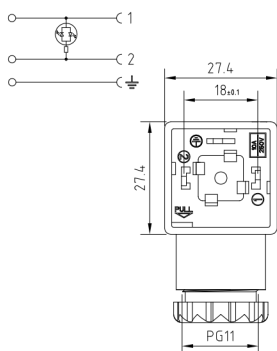

Part number:

HYDROMA

HYDRAULICKÉ SYSTÉMY

**HIDROMA
SYSTEMS**

UKŁADY HYDRAULICZNE

HYDROMA

ГИДРАВЛИЧЕСКИЕ СИСТЕМЫ

VALVE CONNECTORS**Technical drawing****Product description**

Connector type	DIN valve connectors			DIN valve connectors			DIN valve connectors		
Conforms to	EN175301-803			EN175301-803			EN175301-803		
Construction type	A			A			A		
Part number	G1TU2L01	G1TU2L02	G1TU2L03	G1TU2DL1	G1TU2DL2	G1TU2DL3	G1TU2VL1	G1TU2VL2	G1TU2VL3
Description	Square connector G1 series complete with gasket and fixing screw. Connector with electronic.			Square connector G1 series complete with gasket and fixing screw. Connector with electronic.			Square connector G1 series complete with gasket and fixing screw. Connector with electronic.		
Contacts spacing	18mm			18mm			18mm		
Number of contacts	2poles + P.E.			2poles + P.E.			2poles + P.E.		
Earth positioning	H.12 (turnable)			H.12 (turnable)			H.12 (turnable)		
Housing colour	Transparent			Transparent			Transparent		
Housing height	30mm			30mm			30mm		
Cable gland	PG9/PG11 unified			PG9/PG11 unified			PG9/PG11 unified		
Gasket type	Profiled NBR gasket			Profiled NBR gasket			Profiled NBR gasket		

Technical data

Type of termination	Screw contacts			Screw contacts			Screw contacts		
Contact screw torque	0.5 N*m			0.5 N*m			0.5 N*m		
Rated voltage	24V AC/DC	115V AC/DC	230V AC/DC	24V DC	115V DC	230V DC	24V AC/DC	115V AC/DC	230V AC/DC
Circuit type	Bipolar Led			Led + Diode(1A)			Bipolar Led + Varistor		
Led colour	Red			Red			Red		
Suitable cable	ø cable 4-8mm or ø cable 6.5-9.5mm			ø cable 4-8mm or ø cable 6.5-9.5mm			ø cable 4-8mm or ø cable 6.5-9.5mm		
Central fixing screw	M3 L=32.5mm			M3 L=32.5mm			M3 L=32.5mm		
Central fixing screw material	Iron+Zinc plated			Iron+Zinc plated			Iron+Zinc plated		
Central screw torque	0.5 N*m			0.5 N*m			0.5 N*m		