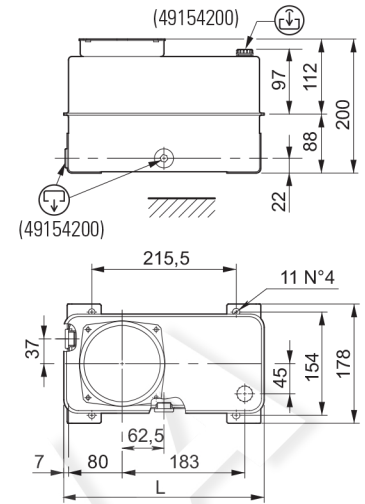

Part number:

HYDROMA

HYDRAULICKÉ SYSTÉMY

**HIDROMA
SYSTEMS**

UKŁADY HYDRAULICZNE

HYDROMA

ГИДРАВЛИЧЕСКИЕ СИСТЕМЫ

* ** * (V) ** * - **Rectangular tanks - Sheet steel, capacity 7 liters - Vertical mounting (black painted)**

Capacity	Features	Mounting	Variant (1)	L (mm)	Capacity (liters)			Tank (with plugs)	Tank fixing kit (screws and O-Ring)
					Nominal	Full	Usable		
07	E	(V)	00	299	7	5.5	5.1	90310014	17010086

(1) Variant - OMIT if without tank but with tubes kit