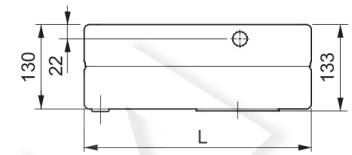

Part number:

HYDROMA

HYDRAULICKÉ SYSTÉMY

**HIDROMA
SISTEMS**

UKŁADY HYDRAULICZNE

HYDROMA

ГИДРАВЛИЧЕСКИЕ СИСТЕМЫ

* ** * (H) ** * - **Rectangular tanks - Sheet steel, capacity 9 liters - Horizontal mounting (black painted)**

Capacity	Features	Mounting	Variant (1)	L (mm)	Capacity (liters)			Tank (with plugs)	Tank fixing kit (screws and O-Ring)
					Nominal	Full	Usable		
09	E	(H)	00	350	9	9	8	90310142	17010086

(1) Variant - OMIT if without tank but with tubes kit

(..) spare parts

Other variants

Variant	Tank	Variant	Tank	Variant	Tank	Variant	Tank

IV
V

* ** * (V) ** * - **Rectangular tanks - Sheet steel, capacity 9 liters - Vertical mounting (black painted)**

Capacity	Features	Mounting	Variant (1)	L (mm)	Capacity (liters)			Tank (with plugs)	Tank fixing kit (screws and O-Ring)
					Nominal	Full	Usable		
09	E	(V)	00	350	9	8.6	7.5	90310142	17010086