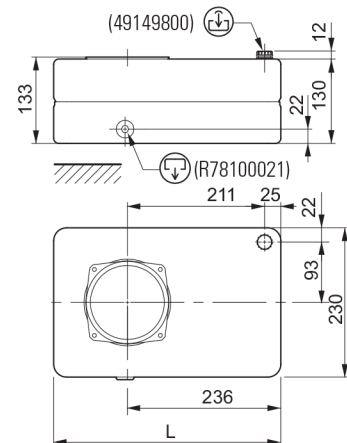

(..) spare parts

Other variants

Variant	Tank	Variant	Tank	Variant	Tank	Variant	Tank