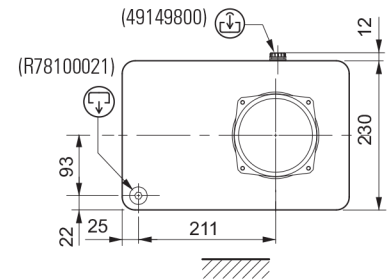

Part number:

HYDROMA

HYDRAULICKÉ SYSTÉMY

**HIDROMA
SISTEMS**

UKŁADY HYDRAULICZNE

HYDROMA

ГИДРАВЛИЧЕСКИЕ СИСТЕМЫ

* ** * (H) ** * - **Rectangular tanks - Sheet steel, capacity 9 liters - Horizontal mounting (black painted)**

Capacity	Features	Mounting	Variant (1)	L (mm)	Capacity (liters)			Tank (with plugs)	Tank fixing kit (screws and O-Ring)
					Nominal	Full	Usable		
09	E	(H)	00	350	9	9	8	90310142	17010086

(1) Variant - OMIT if without tank but with tubes kit

(..) spare parts

Other variants

Variant	Tank	Variant	Tank	Variant	Tank	Variant	Tank

IV
V

* ** * (V) ** * - **Rectangular tanks - Sheet steel, capacity 9 liters - Vertical mounting (black painted)**

Capacity	Features	Mounting	Variant (1)	L (mm)	Capacity (liters)			Tank (with plugs)	Tank fixing kit (screws and O-Ring)
					Nominal	Full	Usable		
09	E	(V)	00	350	9	8.6	7.5	90310142	17010086