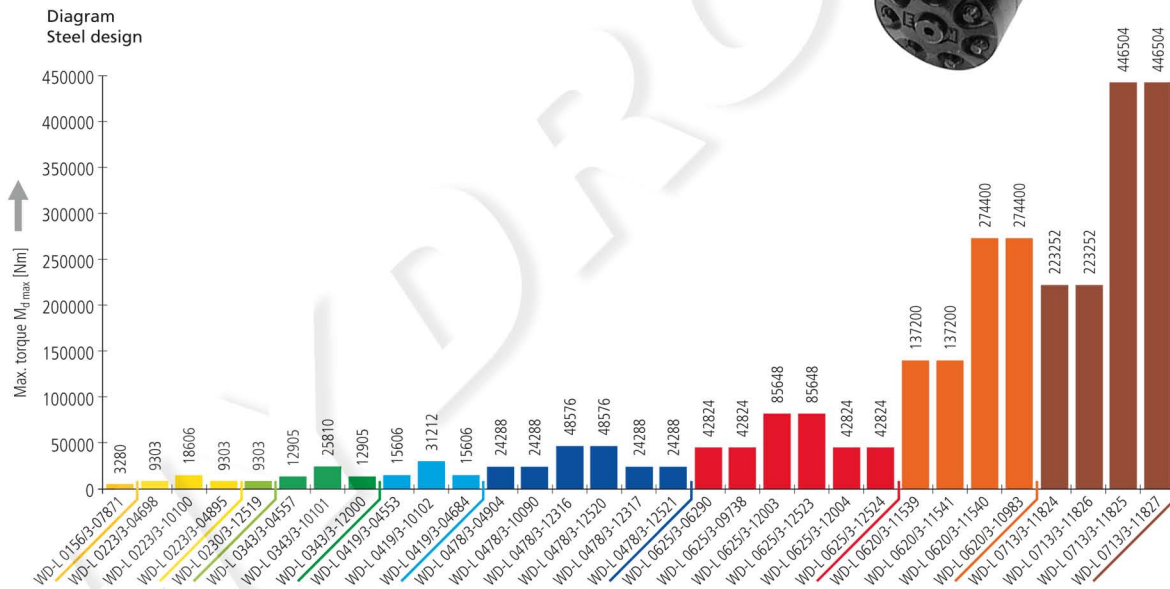

Part number:

WD-L series

WD-L series overview

Maximum torque $M_{d\max}$ of the individual sizes

CAUTION: The duty per minute is limited.
Please always observe the explanations in the Technical Information section (from page 60).

WD-L series overview

Limiting load diagrams of the individual sizes for compressive loads

Please always observe the explanations in the Technical Information section (from page 60).