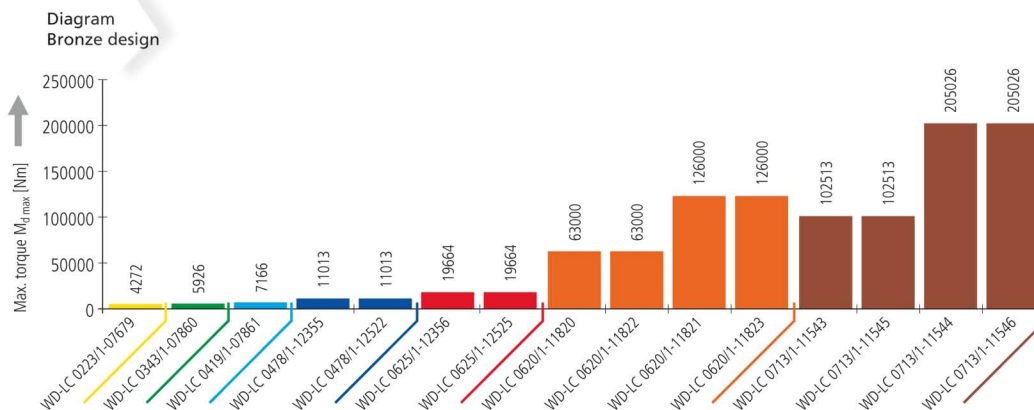

Part number:

WD-L series

WD-L series overview

Maximum torque $M_{d\max}$ of the individual sizes

CAUTION: The duty per minute is limited.
Please always observe the explanations in the Technical Information section (from page 60).

WD-L series overview

Limiting load diagrams of the individual sizes for compressive loads

Please always observe the explanations in the Technical Information section (from page 60).