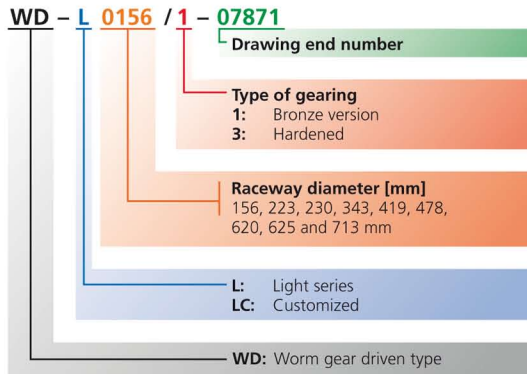

Part number:

WD-L series

WD-L series overview

Maximum torque $M_{d\max}$ of the individual sizes

CAUTION: The duty per minute is limited.
Please always observe the explanations in the Technical Information section (from page 60).

WD-L series overview

Limiting load diagrams of the individual sizes for compressive loads

Please always observe the explanations in the Technical Information section (from page 60).